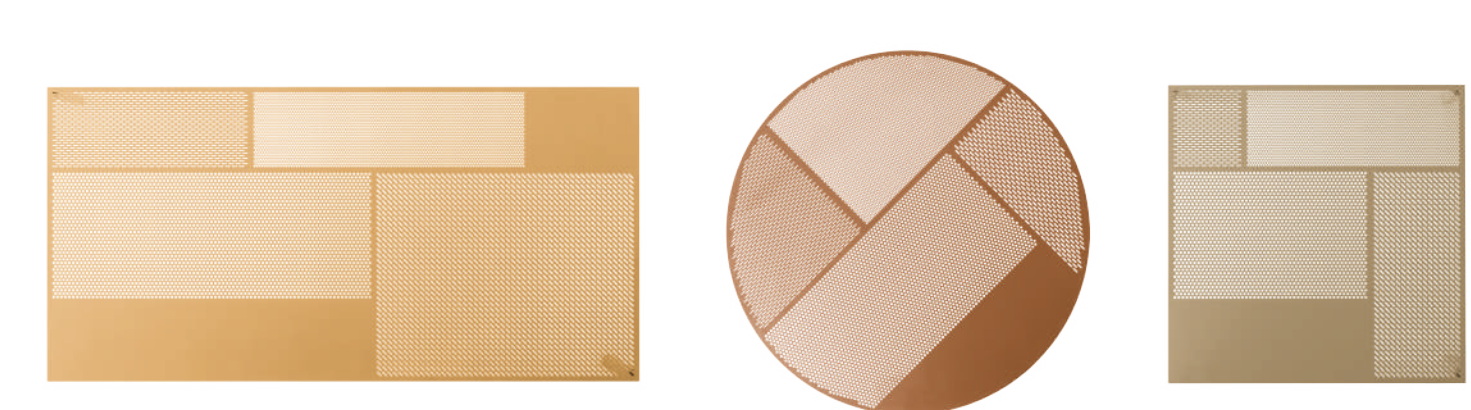

NOT OUT
E-ggs