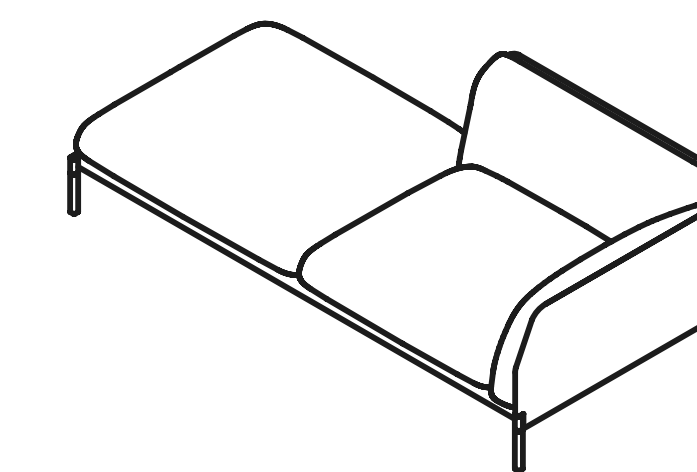

FO1P0L/R
W218 · D100 · H70