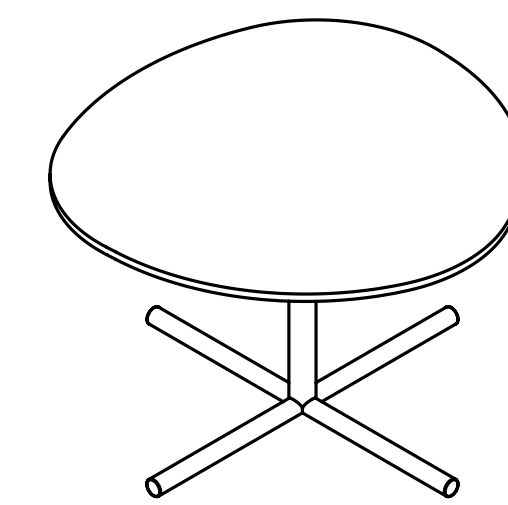

Notable

E-ggs Design

true

Table, side table or coffee table? That's why they're called Notable. You don't need to wonder, just use them to figure out. A long central steel leg, a cross base for greater stability and the tops, interchangeable, modular and with a wide range of shapes and finishings. Round, square and plectrum, in stone agglomerate, laminate, oakwood or walnut. Egg-s studio strikes again with a design sophisticated in its simplicity, which makes them versatile yet unmistakable. Not just a table, Notable.

true

true

VARIANTS
Varianti

NTT0HT
W78,7 · D76,7 · H74

NTT0HR
W77 · D77 · H74

NTT0HS
W74 · D74 · H74

NTT0OT
W78,7 · D76,7 · H40

NTT0OR
W77 · D77 · H40