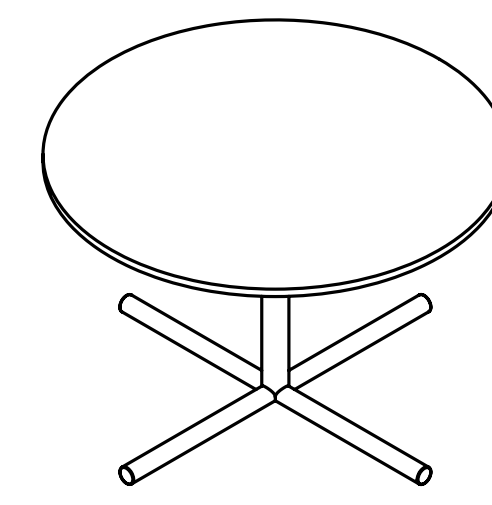

Notable

E-ggs Design

true

Table, side table or coffee table? That's why they're called Notable. You don't need to wonder, just use them to figure out. A long central steel leg, a cross base for greater stability and the tops, interchangeable, modular and with a wide range of shapes and finishings. Round, square and plectrum, in stone agglomerate, laminate, oakwood or walnut. Egg-s studio strikes again with a design sophisticated in its simplicity, which makes them versatile yet unmistakable. Not just a table, Notable.

true

true

VARIANTS
Varianti

NTT0HT
W78,7 · D76,7 · H74

NTT0HR
W77 · D77 · H74

NTT0HS
W74 · D74 · H74

NTT0OT
W78,7 · D76,7 · H40

NTT0OR
W77 · D77 · H40