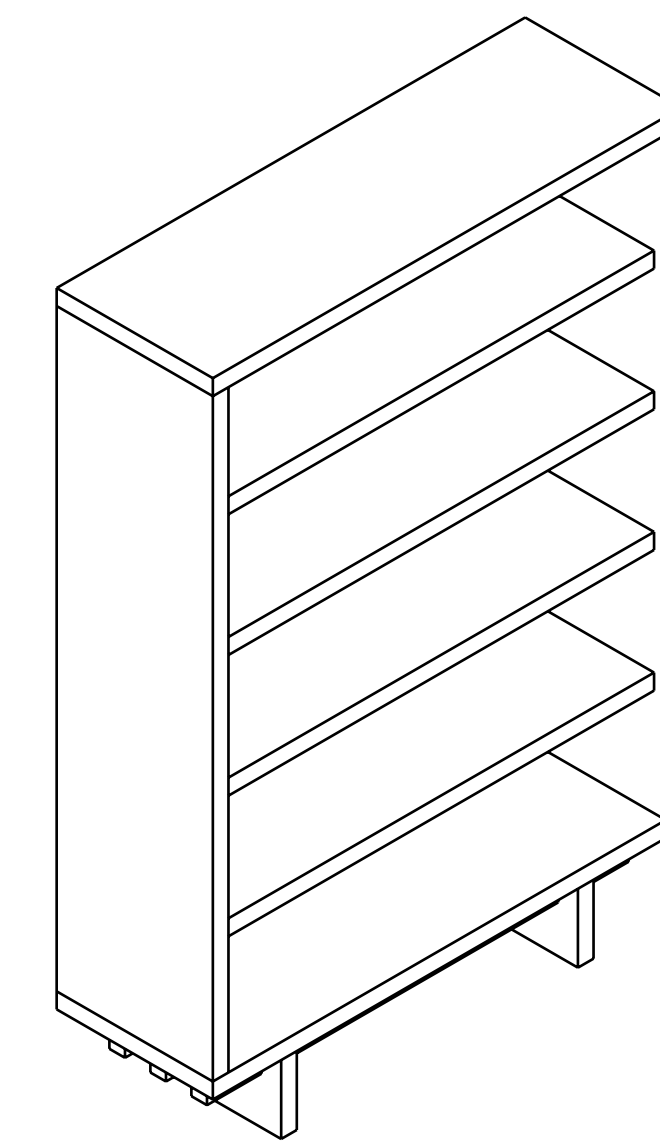

Essence

Norm Architects

true

A family of wood furnishings designed by Norm Architects, drawing inspiration from the very essence of the wood material. Tables, benches, coffee tables, and storage furniture embody the austerity and strength expressed by wood, becoming versatile and ideal objects for both residential and work spaces. The interlocking design of the table, bench, and stool represents the distinctive element of the entire collection: a functional product, but above all unique, thanks to the precise perpendicular intersecting lines.

true

VARIANTS

Varianti

ES 3535H44
W35 · D35 · H44

ES 12065H35
W120 · D65 · H35

ES 120180SH
W120 · D40 · H180

ES 20075CA
W200 · D43 · H75

ES 220100
W220 · D110 · H74