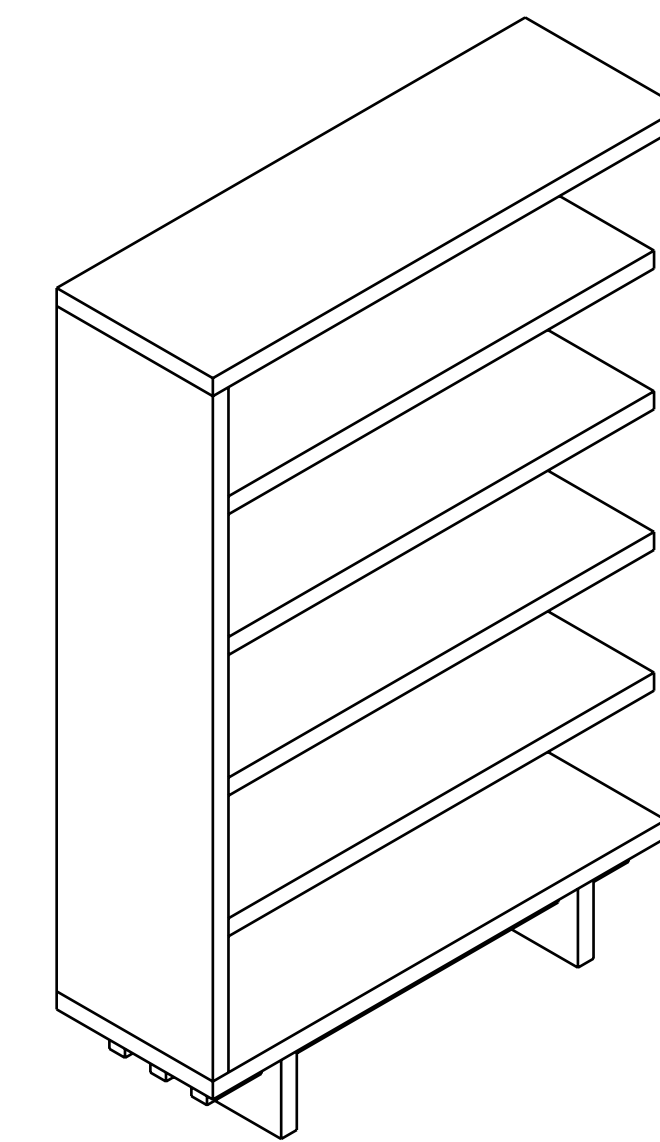

Essence

Norm Architects

true

A family of wood furnishings designed by Norm Architects, drawing inspiration from the very essence of the wood material. Tables, benches, coffee tables, and storage furniture embody the austerity and strength expressed by wood, becoming versatile and ideal objects for both residential and work spaces. The interlocking design of the table, bench, and stool represents the distinctive element of the entire collection: a functional product, but above all unique, thanks to the precise perpendicular intersecting lines.

VARIANTS

Varianti

ES 3535H44
W35 · D35 · H44

ES 12065H35
W120 · D65 · H35

ES 120180SH
W120 · D40 · H180

ES 20075CA
W200 · D43 · H75

ES 220100
W220 · D110 · H74

true